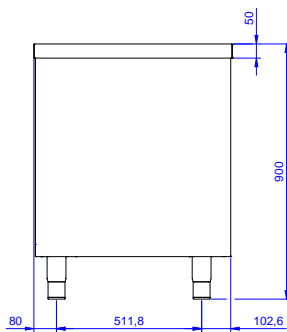

Key Information:

Cabinet width:		
132861 (MS2007N)	1945 mm	
Cabinet depth:	645 mm	
Cabinet height:	610 mm	
External dimensions, Width:	2000 mm	
External dimensions, Depth:	700 mm	
External dimensions, Height:	900 mm	
Worktop thickness:	50 mm	
Net weight:	75 kg